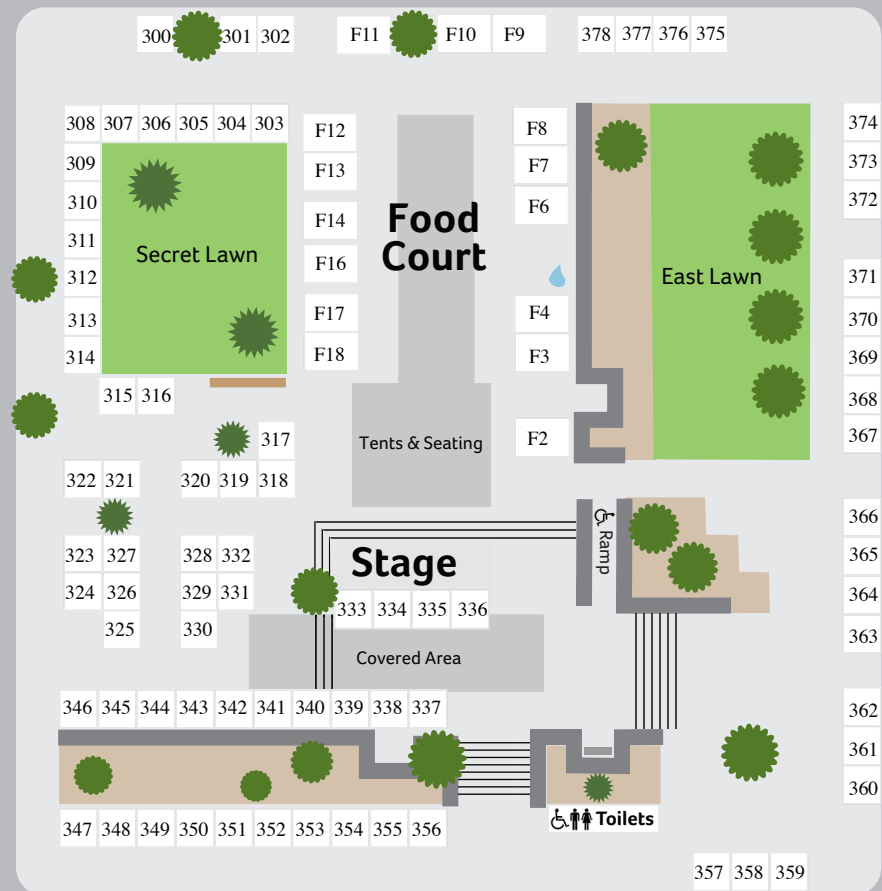

Saturday Market

Area Map

Lane County Farmers Market

*Vendors on this block are members of Lane County Farmers Market
Lane County Farmers Market manages this activity area*

Wayne Morse Free Speech Plaza

*Vendors on this block are not affiliated with Saturday Market
Saturday Market does not manage this activity area*

- ◀ **ATM** US Bank, 1.5 blocks
- ◀ **P** Parcade Garage, 1 block

← **8th AVENUE**

SOUTH PARK →

SOUTH PARK →

- Legend**
- 123 Booth Space
 - Drinking Fountain
 - Bench
 - Tree
 - Rock Wall
 - Lawn & Plantings
 - Stairs

- ▼ **ATM** Wells Fargo Bank, 1 block
- ▼ **P** Overpark Garage, 1.5 blocks

INFO BOOTH

Ask here to find specific artisans or products.
Some members have credit card transactions processed here.