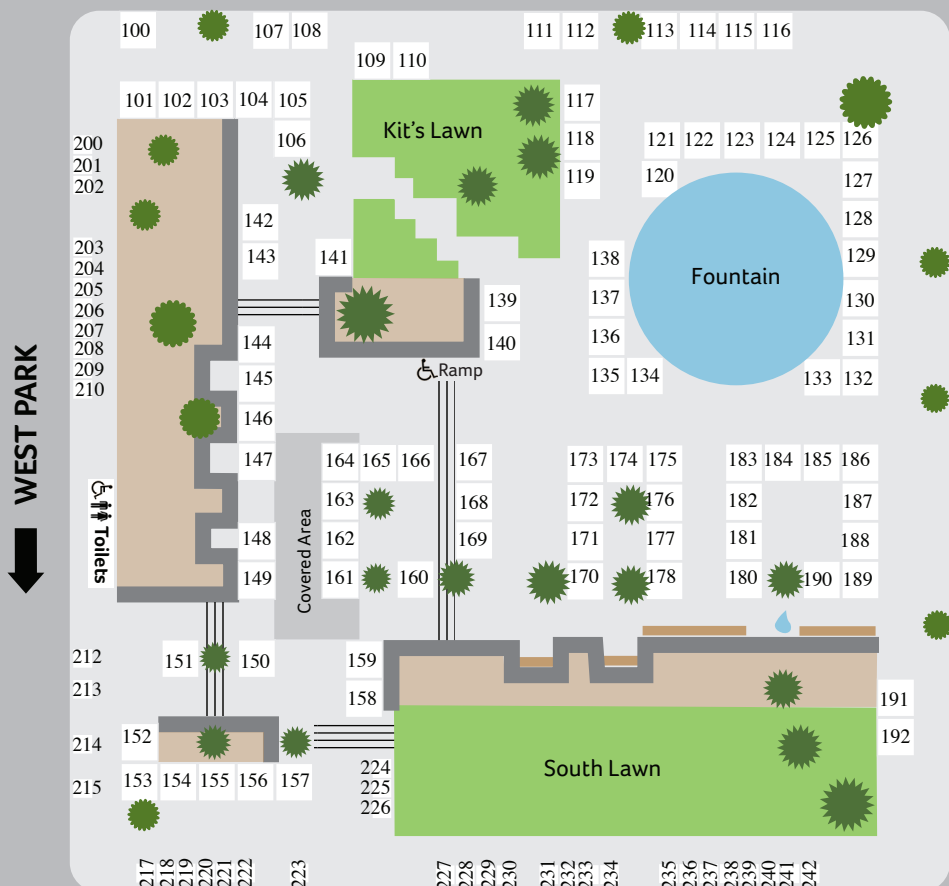

Saturday Market

Area Map

Lane County Farmers Market

*Vendors on this block are members of Lane County Farmers Market
Lane County Farmers Market manages this activity area*

Wayne Morse Free Speech Plaza

*Vendors on this block are not affiliated with Saturday Market
Saturday Market does not manage this activity area*

- ◀ **ATM** US Bank, 1.5 blocks
- ◀ **P** Parcade Garage, 1 block

← **8th AVENUE**

SOUTH PARK →

SOUTH PARK →

- Legend**
- 123 Booth Space
 - Drinking Fountain
 - Bench
 - Tree
 - Rock Wall
 - Lawn & Plantings
 - Stairs

- ▼ **ATM** Wells Fargo Bank, 1 block
- ▼ **P** Overpark Garage, 1.5 blocks

INFO BOOTH

Ask here to find specific artisans or products.
Some members have credit card transactions processed here.